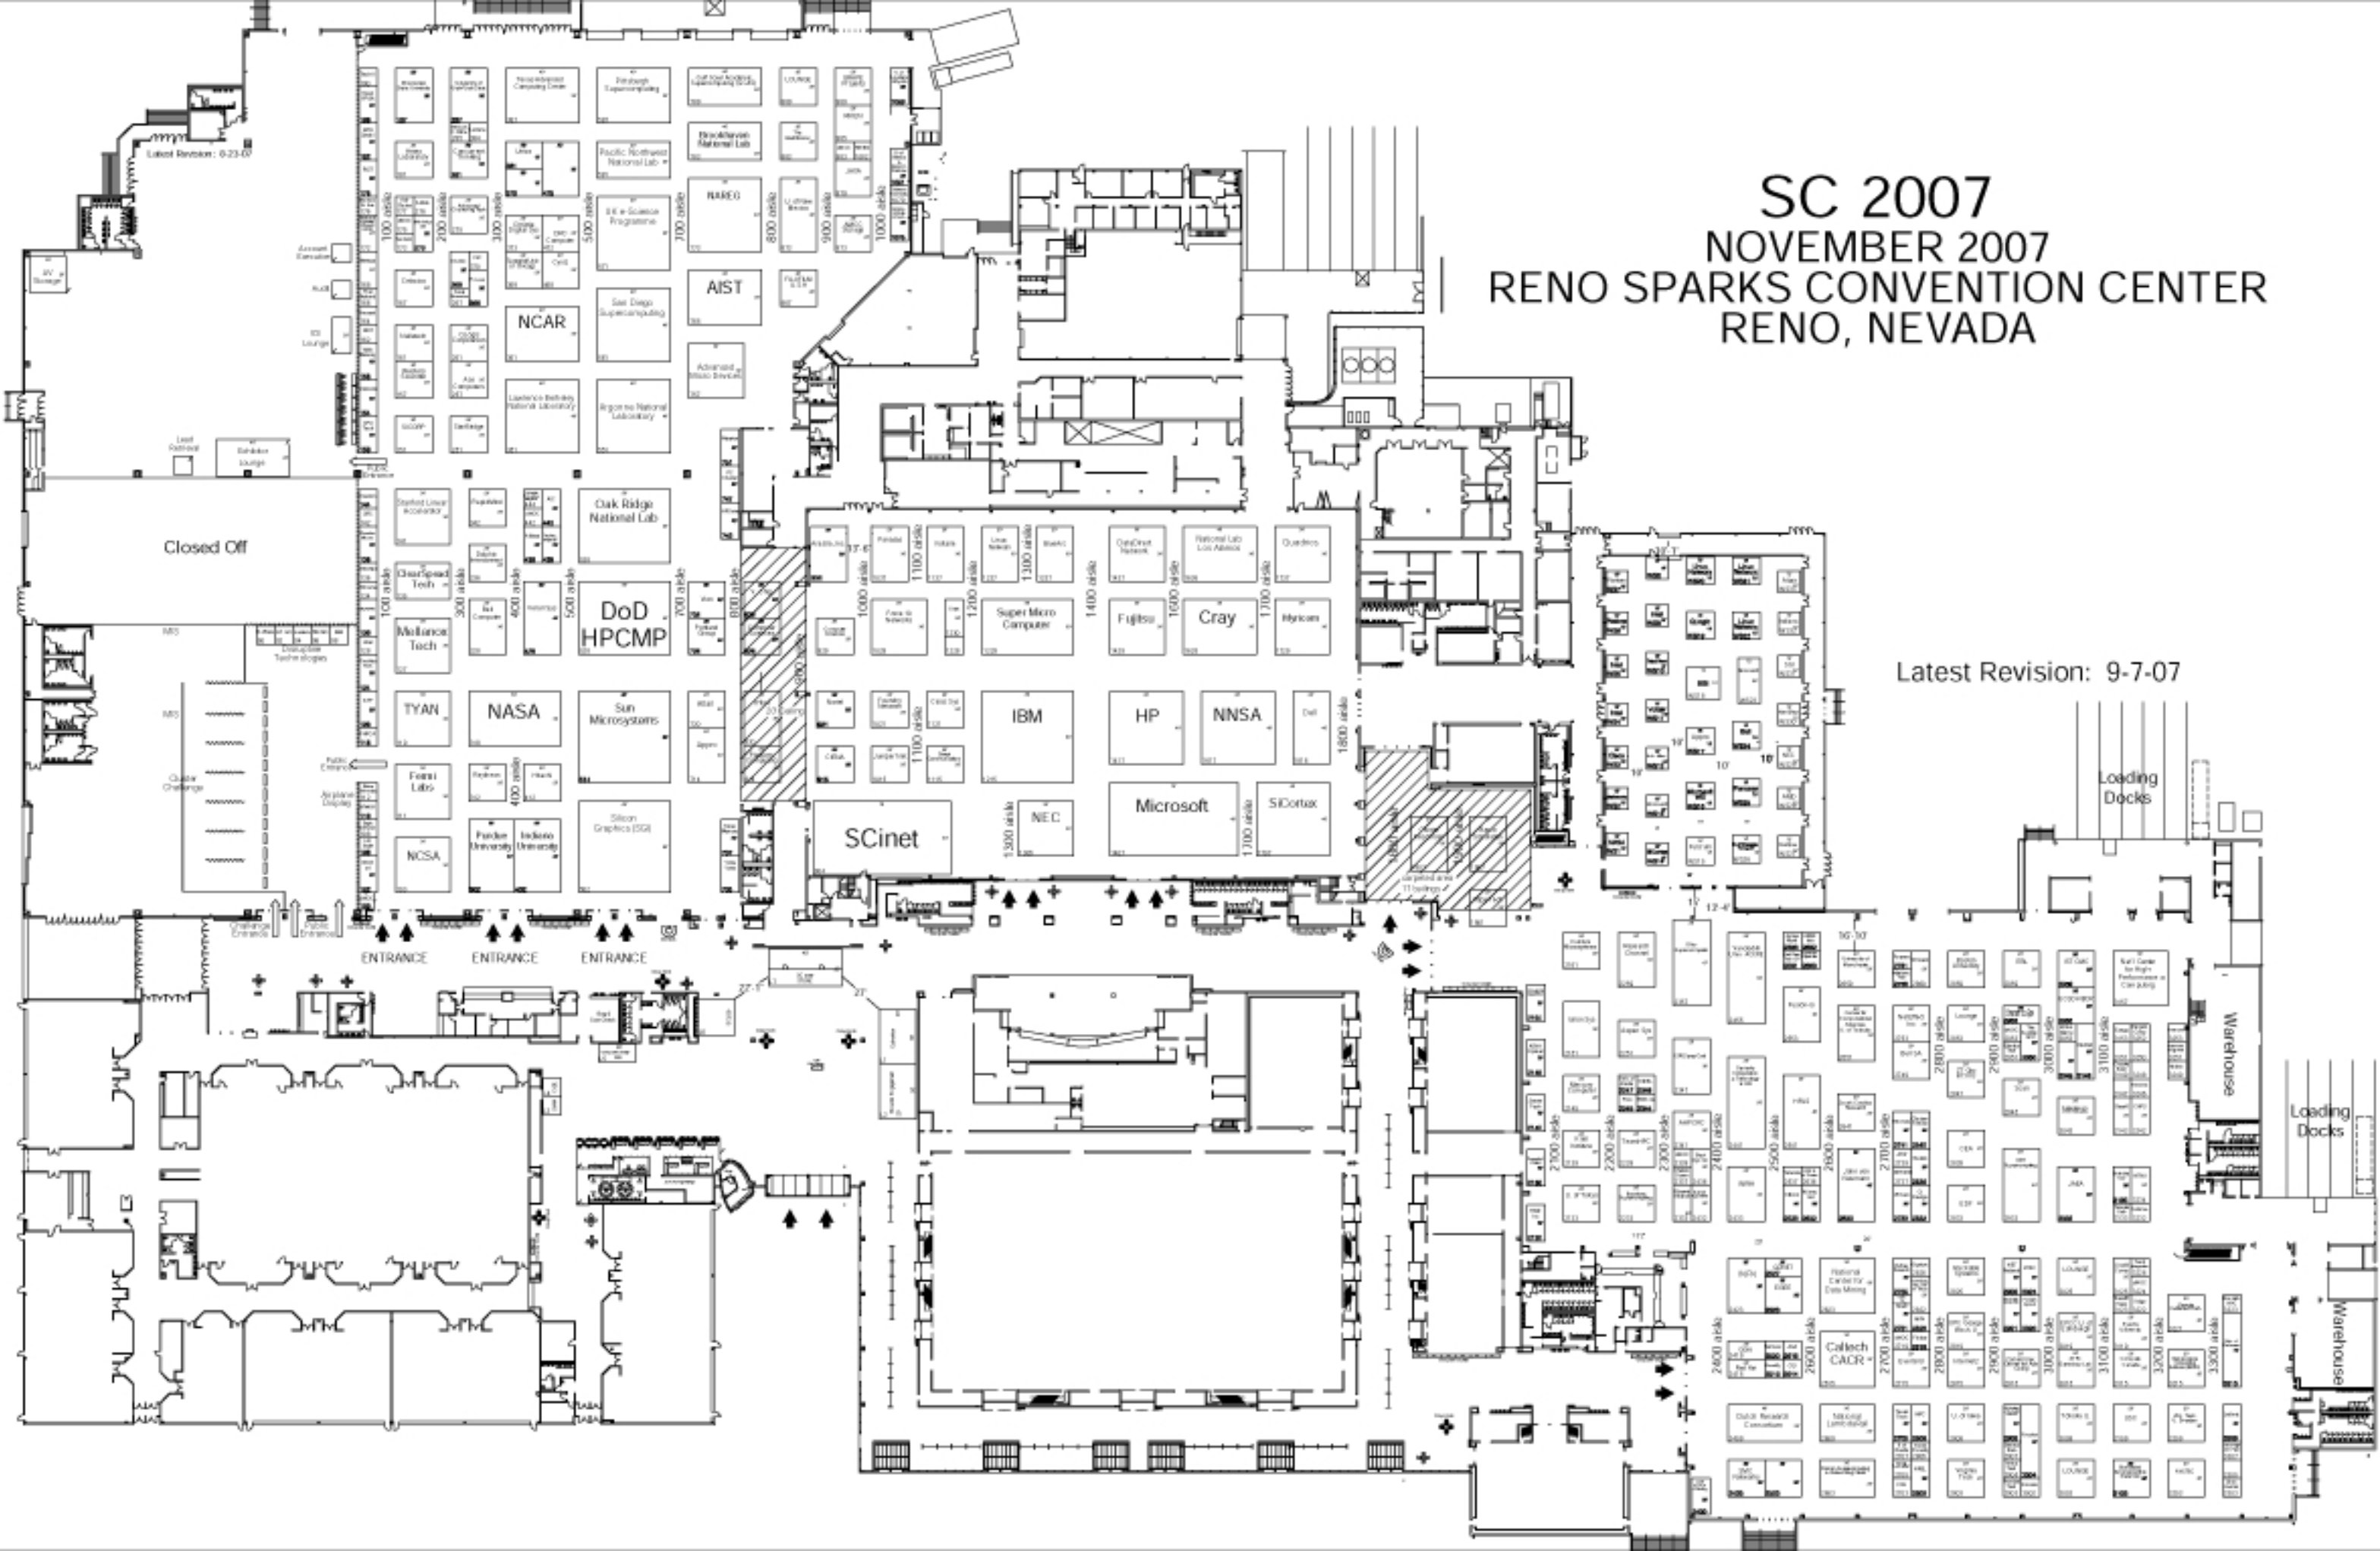

SC 2007
NOVEMBER 2007
RENO SPARKS CONVENTION CENTER
RENO, NEVADA

Latest Revision: 9-7-07

Closed Off

Loading Docks

Loading Docks

Warehouse

Warehouse

ENTRANCE ENTRANCE ENTRANCE